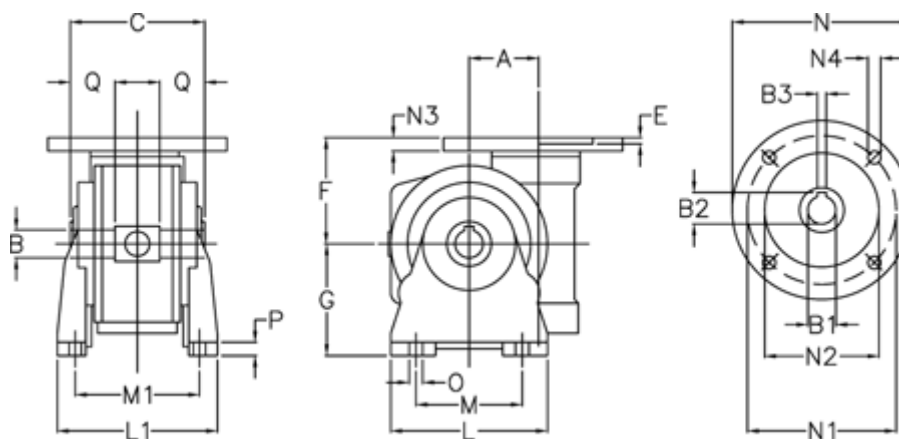

Data Sheet

Article number: 3902044070322
Description: Worm gear
VF 44-V-70-63B5

Measures

A	= 44.6	G	= 72	N3	= 10.5
B	= 18 H7	L	= 90	N4	= 9.5
B1 E7	= 11	L1	= 98	O	= 8.5
B2	= 12.8	M	= 52	P	= 10
B3 H9	= 4	M1	= 81	Q	= 24.5
C	= 64	N	= 140		
E	= 2	N1	= 115		
F	= 65	N2	= 95		